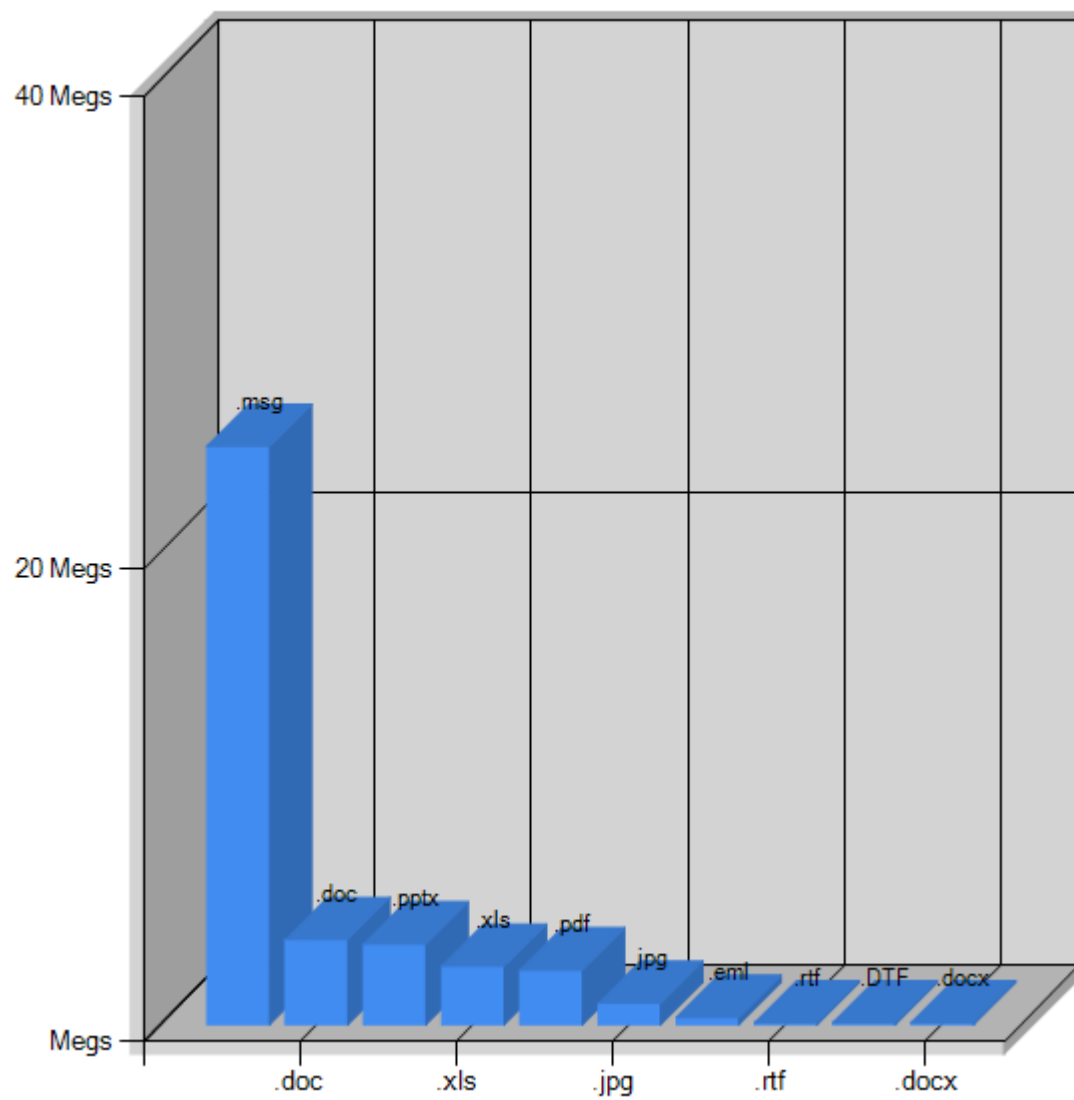

Top 10 File Types by Size

File Type	Count
.msg	24.48 MB
.doc	3.60 MB
.pptx	3.42 MB
.xls	2.47 MB
.pdf	2.32 MB
.jpg	921 KB
.eml	308 KB
.rtf	67 KB
.DTF	52 KB
.docx	32 KB