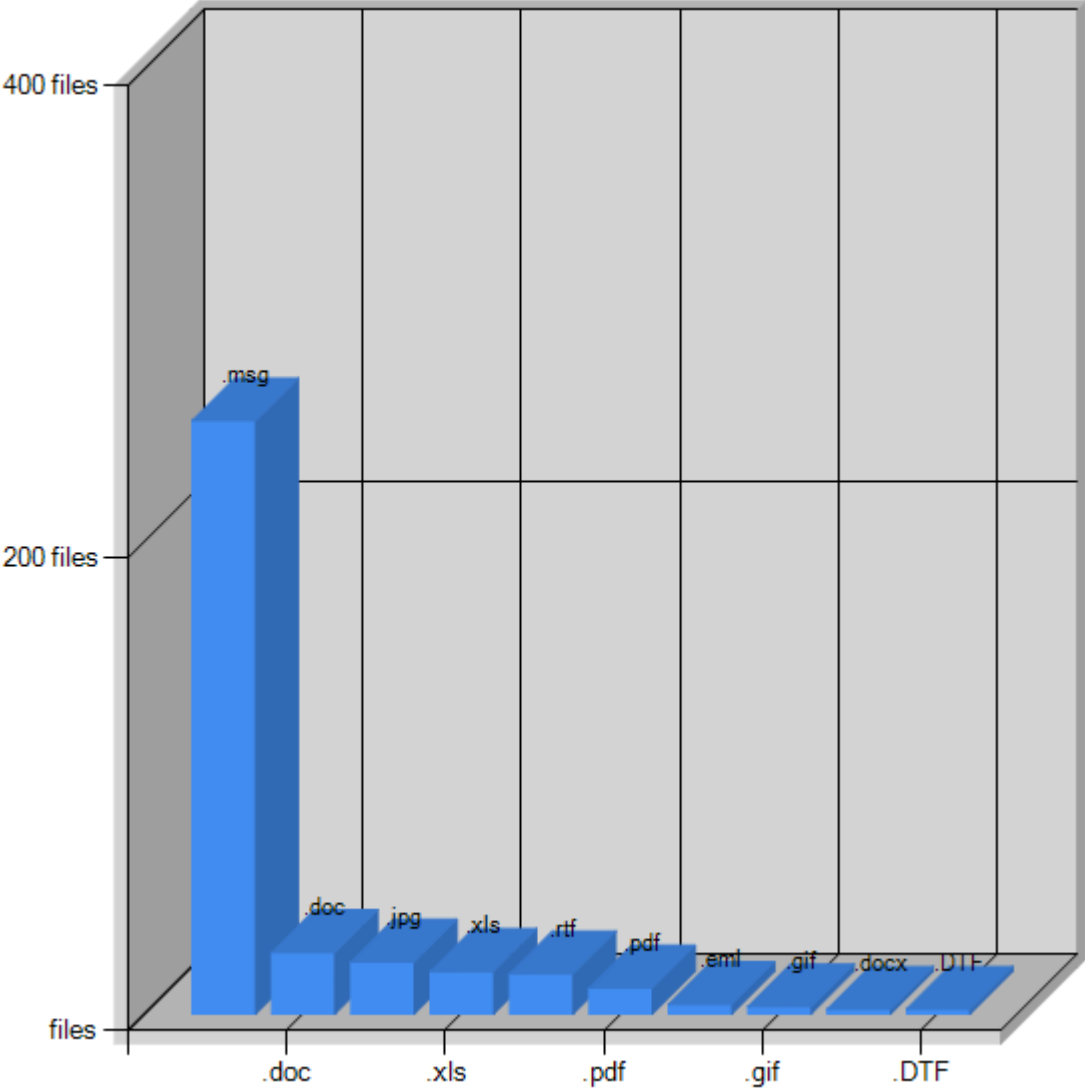

Top 10 File Types by Count

File Type	Count
.msg	251
.doc	26
.jpg	22
.xls	18
.rtf	17
.pdf	11
.eml	4
.gif	3
.docx	2
.DTF	2